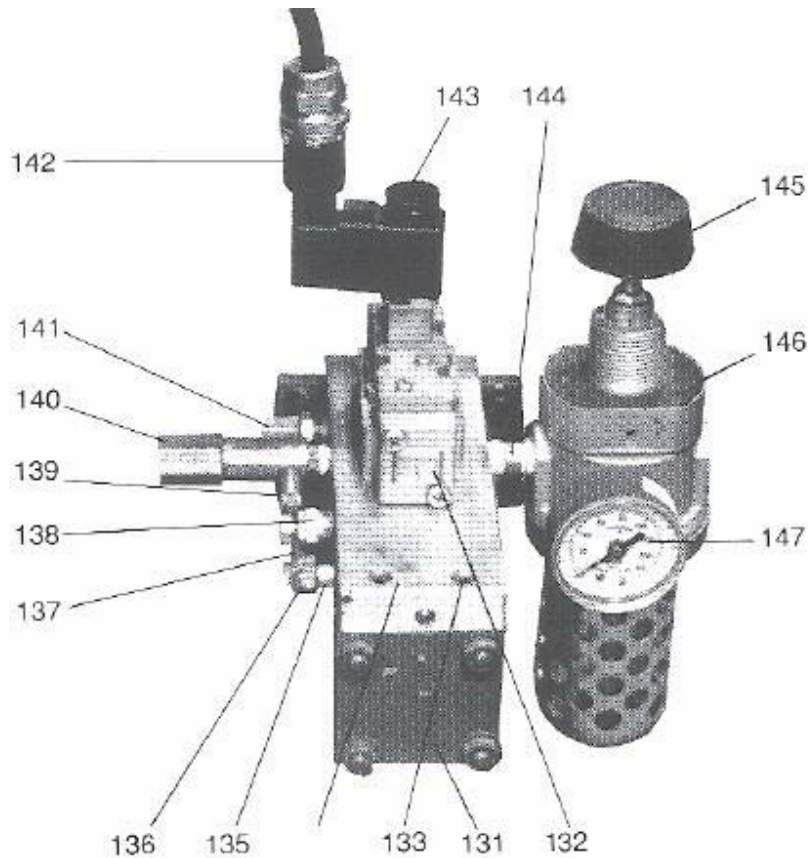

## 204-ELECTRO-PNEUMATIC ASSEMBLY

### Electro-Pneumatic Assembly

Item	Description	Part Number
131	Cylinder, Air T.J. #TP07DAXAXANG3381	3743-207
132	Valve, Ross 3-way	3751-124
133	Screw, Socket Hd. Cap, 10-24 x 3/4	3303-072
134	Manifold, H.P.S. Dwg. #082584	6468-060
135	Valve, Check MCV-2 Clippard	3755-090
136	Elbow, 55020 Nycoil	3773-081
137	Tubing, 1/8 OD Nycoil	3243-140
138	Valve, Relief RV01-5 Lube-Devices	3762-050
139	Connector, Knurled 56820 Nycoil	3773-080
140	Regulator, MAR-1P Clippard	3766-230
141	Muffler, P-28 1/4	3774-175
142	Connector, 270K77	3773-082
143	Coil, Ross Valve 299B94	3751-800
144	Fitting, Nipple 1/4 NPT x 1 1/2 Stainless Stl.	3835-030
145	Cover, Air Regulator	7467-191
146	Regulator, 5321A2012 Ross	3766-201
147	Gage, Pressure 5400A2011 Ross Assy., Air Cylinder Electro-Pneumatic	3237-010 3743-204